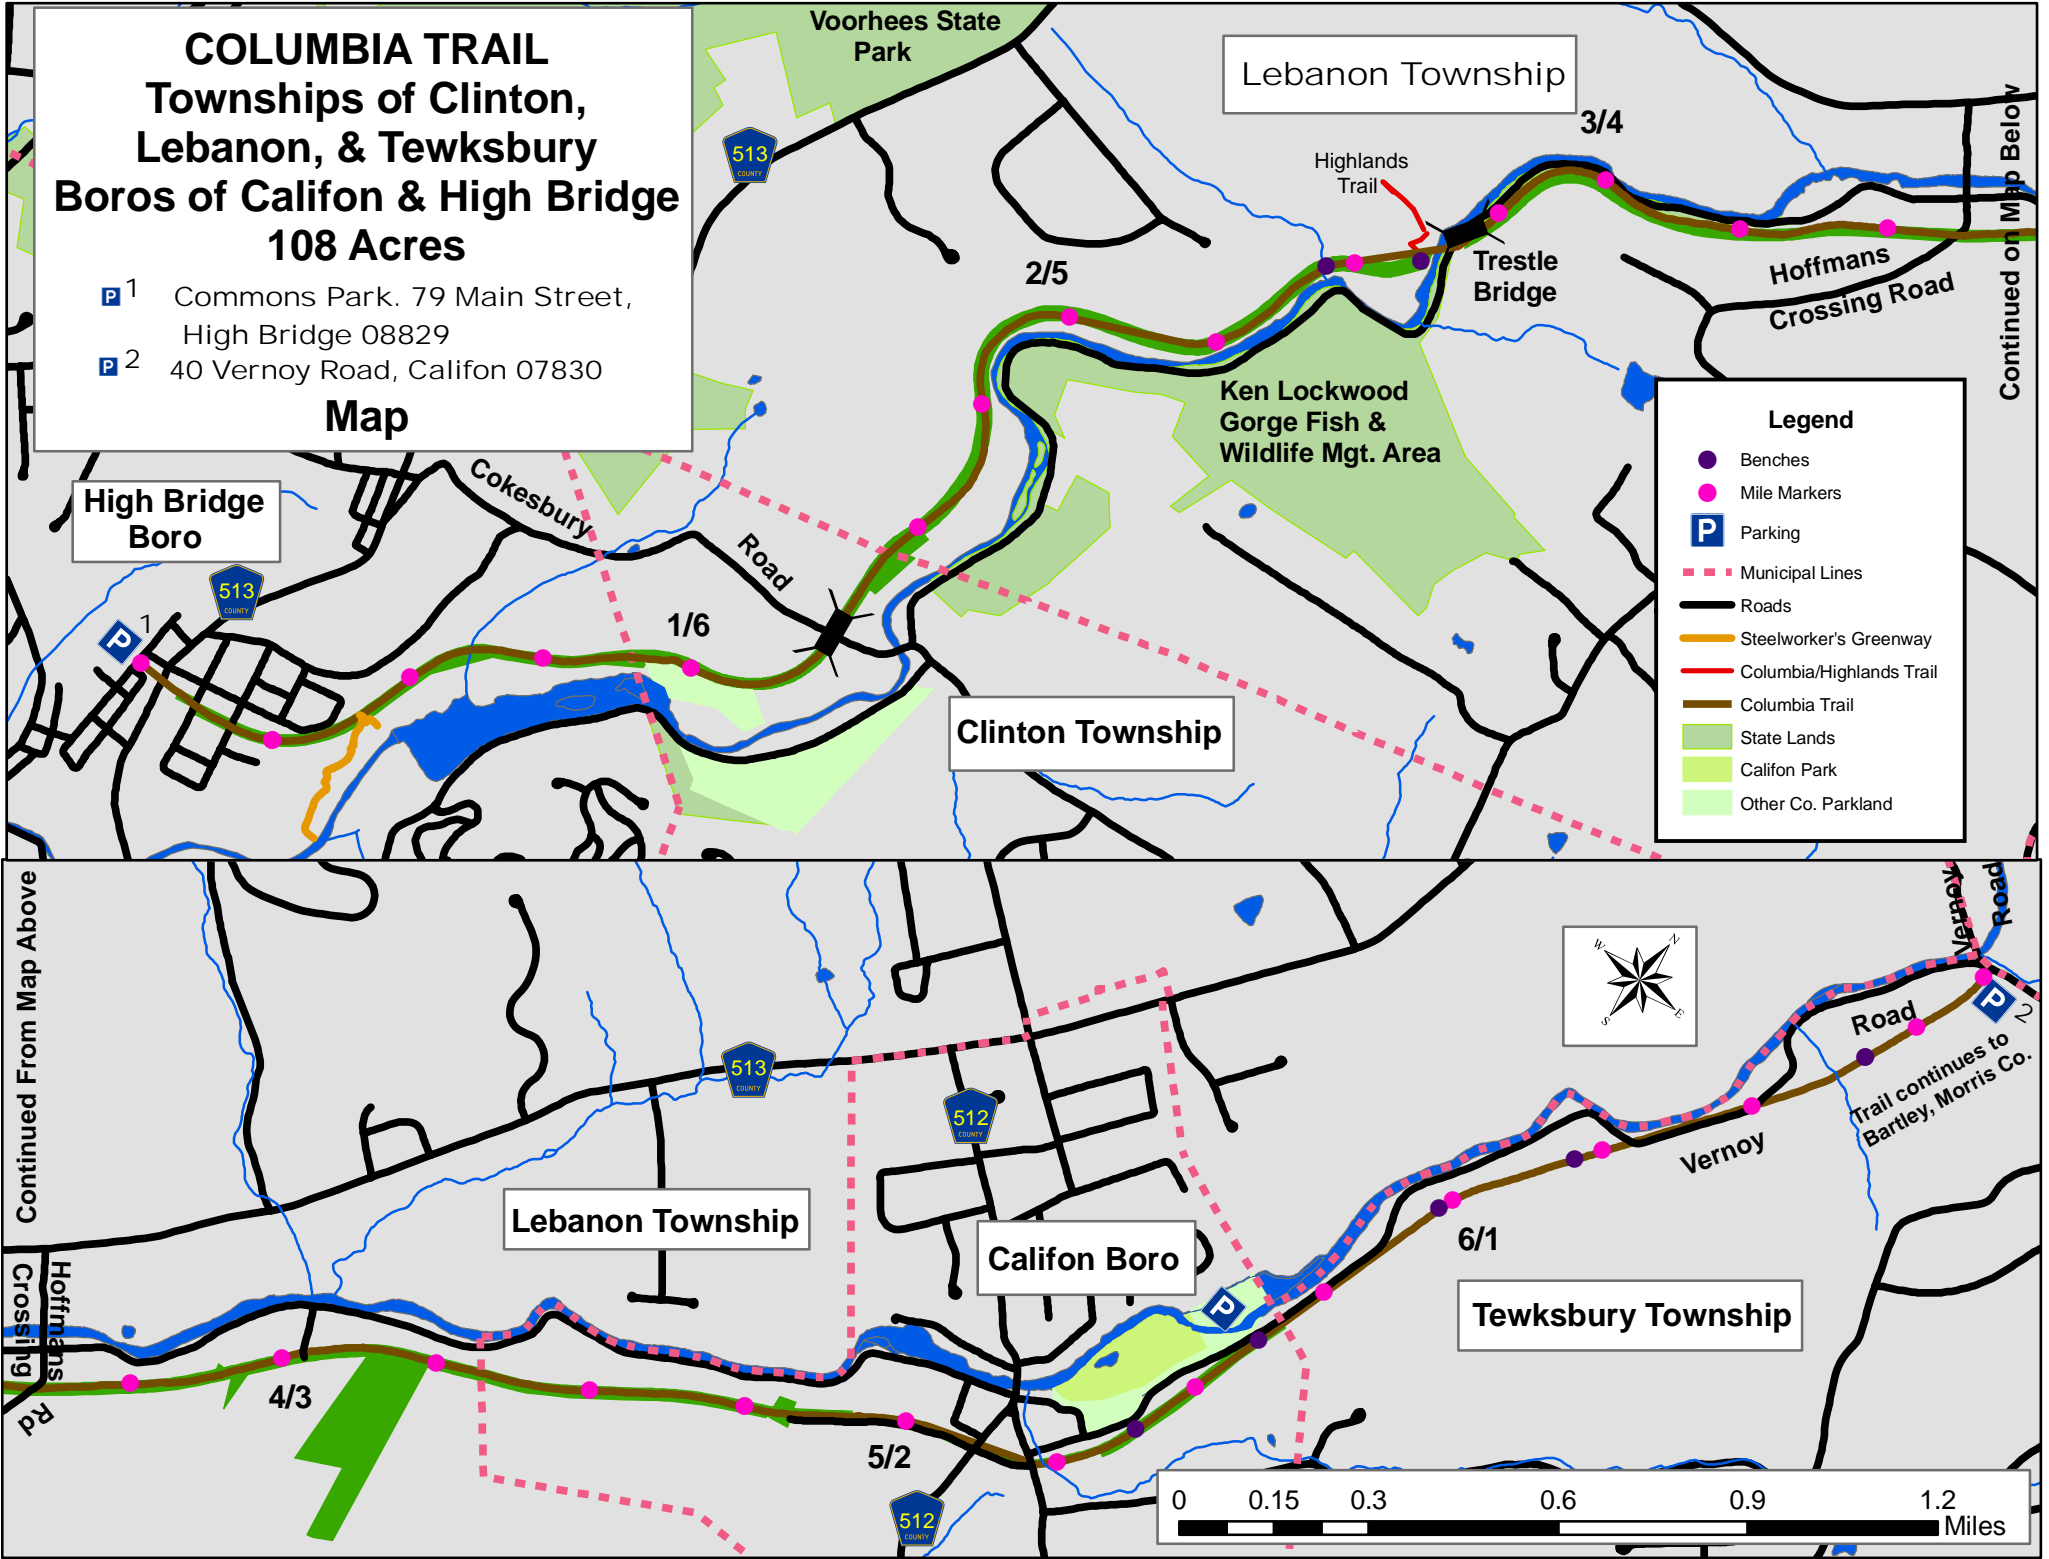

# COLUMBIA TRAIL

## Townships of Clinton, Lebanon, & Tewksbury

### Boros of Califon & High Bridge

### Map

Continued on Map Below

Continued From Map Above

Trail continues to Bartley, Morris Co.